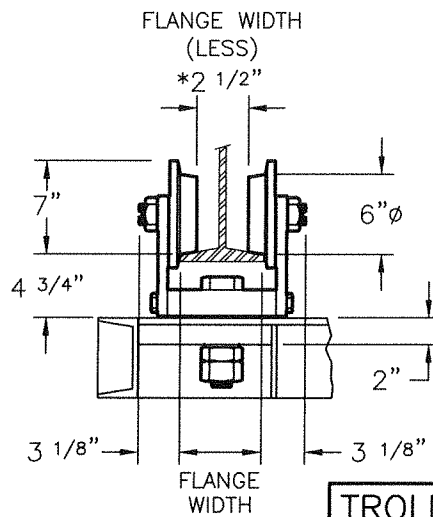

ALL DIMENSIONS ARE FOR REFERENCE ONLY AND SUBJECT TO CHANGE WITHOUT NOTICE

- TROLLEY FORWARD
- TROLLEY REVERSE
- HOIST UP
- HOIST DOWN

P.B. STATION (OPTIONAL)

TROLLEYS

* LESS 1 5/8" FOR PATENTED TRACK WITH NARROW WHEELS

FOR LETTER DESIGNATIONS - SEE CATALOG

SATURN
OVERHEAD EQUIPMENT, LLC

4 to 7.5 TON TWIN HOOK
MONORAIL HOISTS (B TYPE)

CONTACT SATURN:
TEL: 1-800-631-4473
www.saturnoe.com

DRAWING NO.:
WB-24-PT