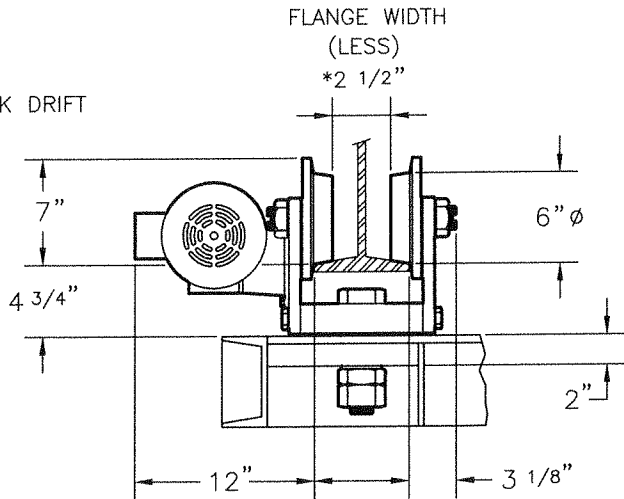

ALL DIMENSIONS ARE FOR REFERENCE ONLY AND SUBJECT TO CHANGE WITHOUT NOTICE

FOR LETTER DESIGNATIONS - SEE CATALOG

- TROLLEY FORWARD
- TROLLEY REVERSE
- HOIST UP
- HOIST DOWN

P.B. STATION (OPTIONAL)

TROLLEYS

\* LESS 1 5/8" FOR PATENTED TRACK WITH NARROW WHEELS

<p><b>SATURN</b> </p> <p>OVERHEAD EQUIPMENT, LLC</p>	
<p>4 to 7.5 TON SINGLE HOOK MONORAIL HOISTS (A-TYPE)</p>	
<p>CONTACT SATURN: TEL: 1-800-631-4473 www.saturnoe.com</p>	<p>DRAWING NO.: WB-2</p>