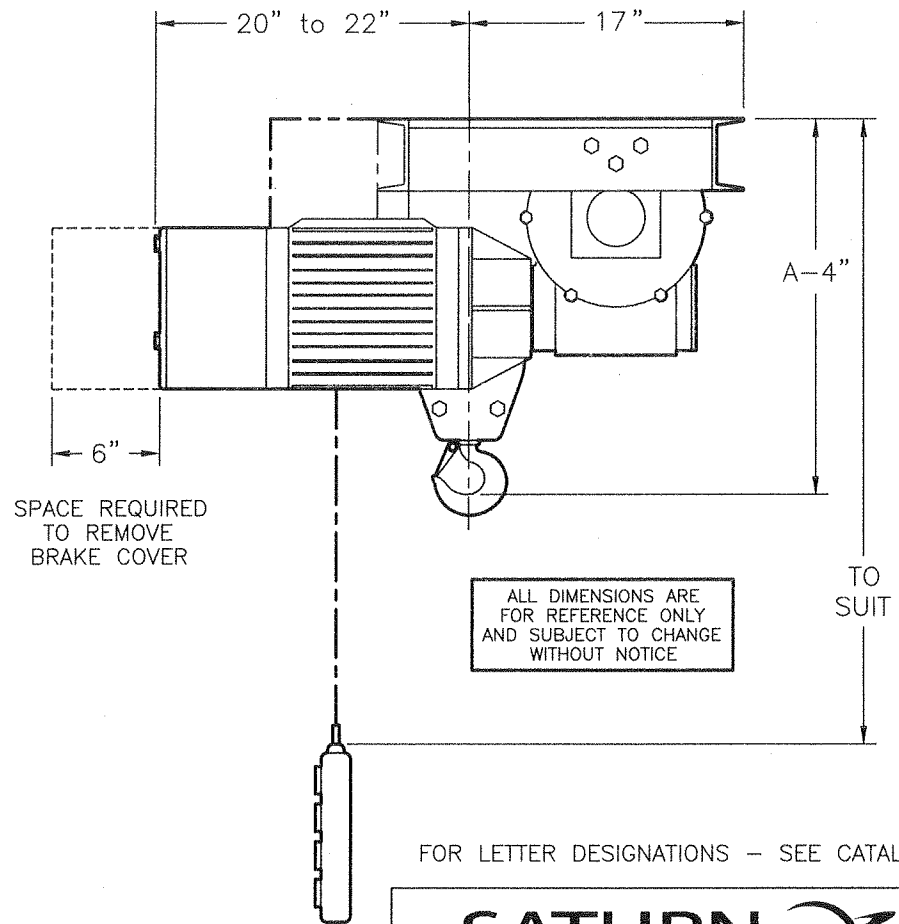

P.B. STATION
(OPTIONAL)

FOR LETTER DESIGNATIONS - SEE CATALOG

SATURN 
OVERHEAD EQUIPMENT, LLC

1 to 3 TON SINGLE HOOK
MONORAIL HOISTS (A TYPE)

CONTACT SATURN:
TEL: 1-800-631-4473
www.saturnoe.com

DRAWING NO.:
WB-1-CM