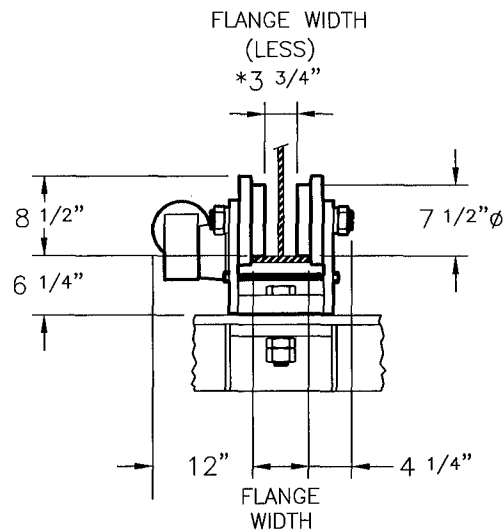

GEAR TYPE
LIMIT SWITCH
(OPTIONAL)
NOT SHOWN

P.B. STATION
(OPTIONAL)

TROLLEY FORWARD
TROLLEY REVERSE
HOIST UP
HOIST DOWN

ALL DIMENSIONS ARE
FOR REFERENCE ONLY
AND SUBJECT TO CHANGE
WITHOUT NOTICE

TROLLEYS

FOR LETTER DESIGNATIONS - SEE CATALOG

SATURN 
OVERHEAD EQUIPMENT, LLC

10-TON ULTRA-LOW HEADROOM
MONORAIL HOIST (GE TYPE)

CONTACT SATURN:
TEL: 1-800-631-4473
www.saturnoe.com

DRAWING NO.:
WB-21

* LESS 1 7/8" FOR PATENTED TRACK WITH NARROW WHEELS