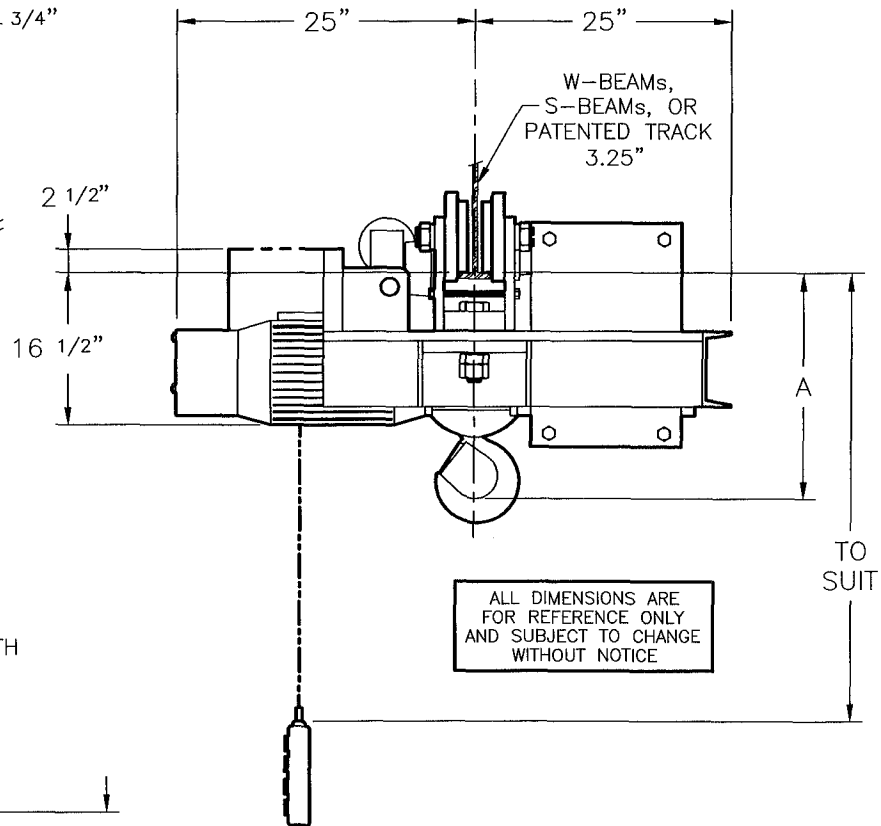

GEAR TYPE
LIMIT SWITCH
(OPTIONAL)
NOT SHOWN

P.B. STATION
(OPTIONAL)

TROLLEY FORWARD
TROLLEY REVERSE
HOIST UP
HOIST DOWN

ALL DIMENSIONS ARE
FOR REFERENCE ONLY
AND SUBJECT TO CHANGE
WITHOUT NOTICE

TROLLEYS

FOR LETTER DESIGNATIONS - SEE CATALOG

SATURN 
OVERHEAD EQUIPMENT, LLC

10-TON ULTRA-LOW HEADROOM
MONORAIL HOIST (GE TYPE)

CONTACT SATURN:
TEL: 1-800-631-4473
www.saturnoe.com

DRAWING NO.:
WB-21

* LESS 1 7/8" FOR PATENTED TRACK WITH NARROW WHEELS