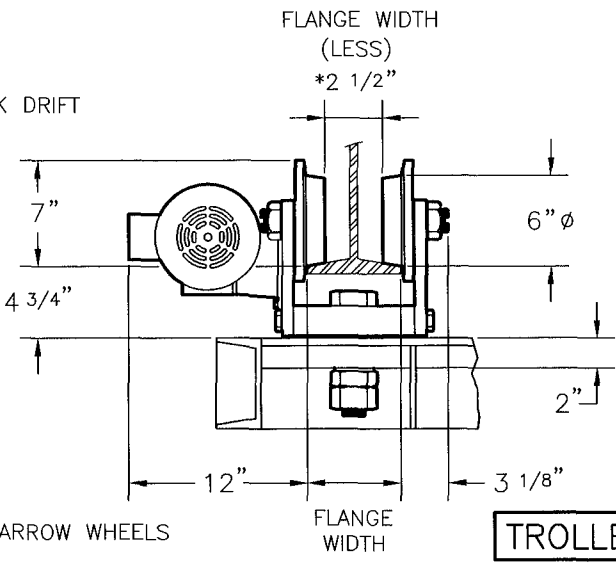

ALL DIMENSIONS ARE FOR REFERENCE ONLY AND SUBJECT TO CHANGE WITHOUT NOTICE

FOR LETTER DESIGNATIONS - SEE CATALOG

SATURN
OVERHEAD EQUIPMENT, LLC

4 to 7.5 TON SINGLE HOOK MONORAIL HOISTS (A-TYPE)

CONTACT SATURN:
TEL: 1-800-631-4473
www.saturnoe.com

DRAWING NO.:
WB-2

TROLLEYS

* LESS 1 5/8" FOR PATENTED TRACK WITH NARROW WHEELS

- TROLLEY FORWARD
 - TROLLEY REVERSE
 - HOIST UP
 - HOIST DOWN
- P.B. STATION (OPTIONAL)